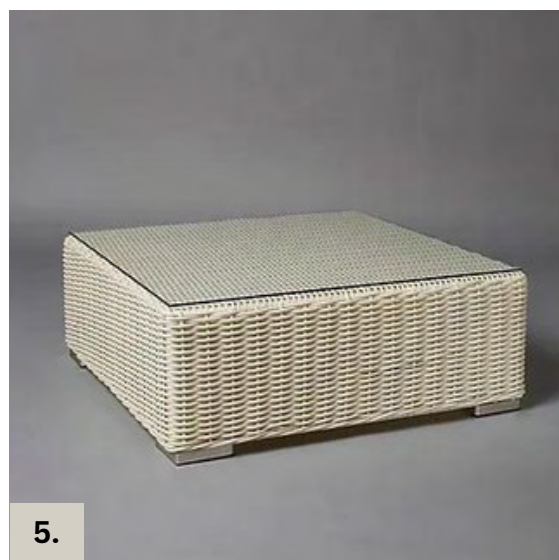

5.

1.

OFF-WHITE RATTAN ARMCHAIR

Cream Cushion
87cm x 83cm x 63cm
Seat Height: 40cm

4.

OFF-WHITE RATTAN POUF

Cream Cushion
87cm x 83cm x 63cm
Seat Height: 40cm

2.

OFF-WHITE RATTAN CORNER

Cream Cushion
87cm x 83cm x 63cm
Seat Height: 40cm

5.

OFF-WHITE RATTAN TABLE

With Glass
83cm x 83cm x 40cm

3.

OFF-WHITE RATTAN EXTENSION

Cream Cushion
87cm x 83cm x 63cm
Seat Height: 40cm