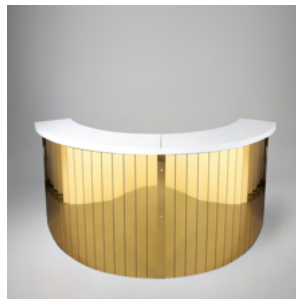

# MIRRORED CIRCULAR BARS

1.

1.

2.

1. **GOLD CIRCULAR MIRRORED BAR**

Black | White Trim  
400cm x 129cm

2. **SILVER CIRCULAR MIRRORED BAR**

Black | White Trim  
400cm x 129cm

2.

**GOLD SEMI-CIRCULAR MIRRORED BAR**  
Black Trim

**GOLD SEMI-CIRCULAR MIRRORED BAR**  
White Trim

**SILVER SEMI-CIRCULAR MIRRORED BAR**  
Black Trim

**SILVER SEMI-CIRCULAR MIRRORED BAR**  
White Trim

1.

**GOLD MIRRORED BAR**

Black Trim  
200cm x 115cm x 60cm

2.

**GOLD MIRRORED BAR**

White Trim  
200cm x 115cm x 60cm

3.

**SILVER MIRRORED BAR**

Black Trim  
200cm x 115cm x 60cm