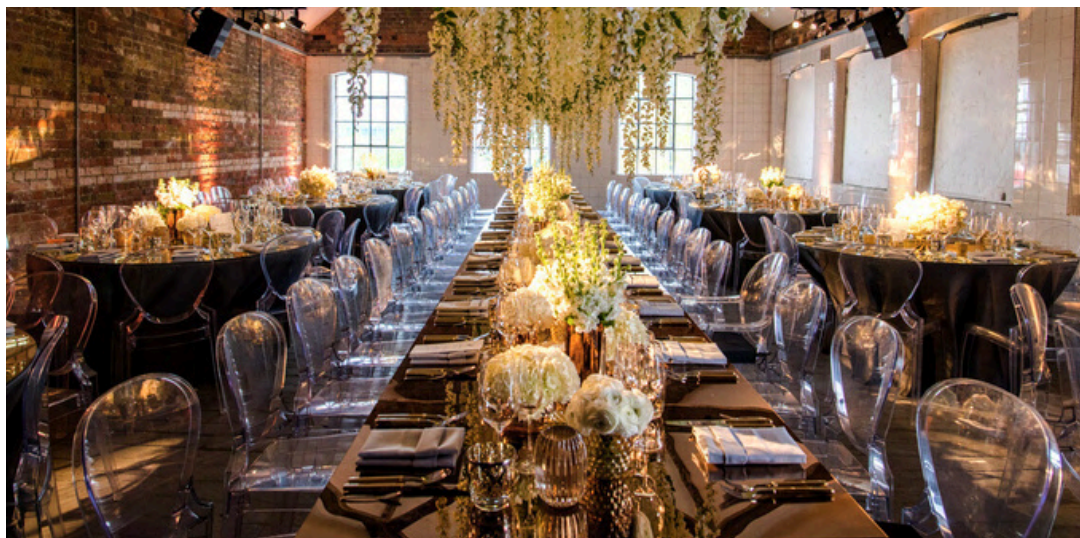

Velvet  
54cm x 60cm  
Seat Height: 108cm

**TARQUIN STOOL**

Brown Leather  
Diameter: 30cm  
Seat Height: 52cm - 74cm

**LEAN STOOL**

White  
48cm x 48cm  
Height: 100 cm | Seat Height: 76cm

**GHOST CHAIR**