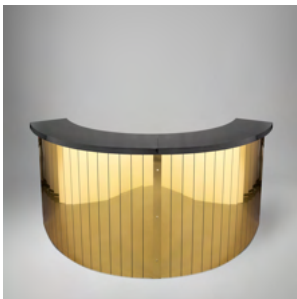

# MIRRORED CIRCULAR BARS

1.

1.

2.

1. **GOLD CIRCULAR MIRRORED BAR**

Black | White Trim  
400cm x 129cm

2. **SILVER CIRCULAR MIRRORED BAR**

Black | White Trim  
400cm x 129cm

2.

**GOLD SEMI-CIRCULAR MIRRORED BAR**  
Black Trim

**GOLD SEMI-CIRCULAR MIRRORED BAR**  
White Trim

**SILVER SEMI-CIRCULAR MIRRORED BAR**  
Black Trim

**SILVER SEMI-CIRCULAR MIRRORED BAR**  
White Trim

1.

**GOLD MIRRORED BAR**

Black Trim  
200cm x 115cm x 60cm

2.

**GOLD MIRRORED BAR**

White Trim  
200cm x 115cm x 60cm

3.

**SILVER MIRRORED BAR**

Black Trim  
200cm x 115cm x 60cm