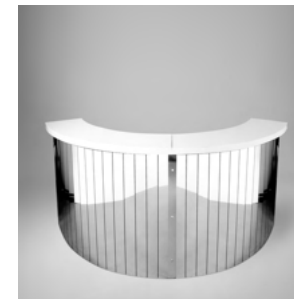

2.

**GOLD SEMI-CIRCULAR MIRRORED BAR**  
Black Trim

**GOLD SEMI-CIRCULAR MIRRORED BAR**  
White Trim

**SILVER SEMI-CIRCULAR MIRRORED BAR**  
Black Trim

**SILVER SEMI-CIRCULAR MIRRORED BAR**  
White Trim

1.

**GOLD MIRRORED BAR**

Black Trim  
200cm x 115cm x 60cm

2.

**GOLD MIRRORED BAR**

White Trim  
200cm x 115cm x 60cm

3.

**SILVER MIRRORED BAR**

Black Trim  
200cm x 115cm x 60cm