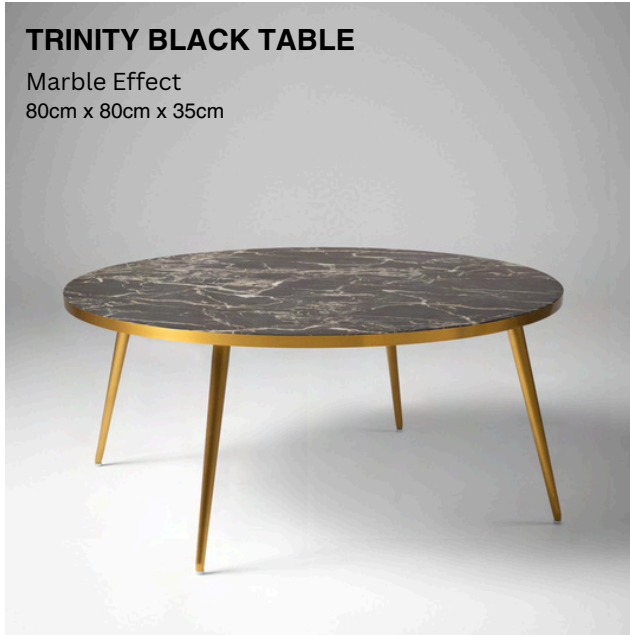

**LARGE SQUARE POUF**

Pink Leatherette  
65cm x 65cm x 40cm

**LARGE SQUARE POUF**

Orange Leatherette  
65cm x 65cm x 40cm

**SMALL ROUND POUF**

Green Leatherette  
37cm x 37cm x 40cm

**SMALL ROUND POUF**

Pink Leatherette  
37cm x 37cm x 40cm

**SMALL ROUND POUF**

Orange Leatherette  
37cm x 37cm x 40cm

**GOLD POSEUR**

Brass & Glass  
70cm x 100cm

**BRASS POSEUR**

Copper & Metal  
65cm x 65cm x 112cm

**PLINTH**

With / Without Uplighter  
50cm x 50cm x 120cm

**SQUARE POSEUR**

White  
55cm x 110cm

**SQUARE POSEUR**

Black  
55cm x 110cm

**SQUIRCLE POSEUR**

White  
60cm x 110cm

**MAYFAIR COFFEE TABLE**

Copper & Glass  
Diameter: 90cm  
Height: 35cm

**PORTO COFFEE TABLE**

Copper & Glass  
Diameter: 60.5cm  
Height: 35cm

**LED CUBE TABLE**

Led Colours  
40cm x 40cm x 40cm

**TRINITY BLACK TABLE**

Marble Effect  
80cm x 80cm x 35cm

**TRINITY WHITE TABLE**