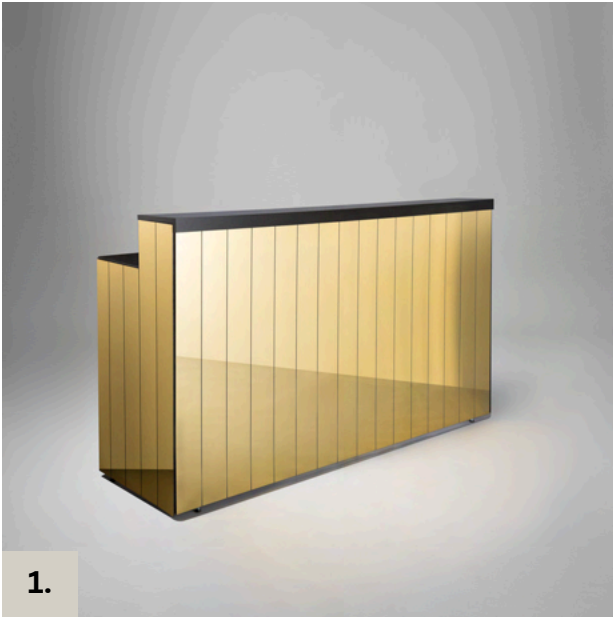

# MIRRORED CIRCULAR BARS

1.

1.

2.

1. **GOLD CIRCULAR MIRRORED BAR**

Black | White Trim  
400cm x 129cm

2. **SILVER CIRCULAR MIRRORED BAR**

Black | White Trim  
400cm x 129cm

2.

**GOLD SEMI-CIRCULAR MIRRORED BAR**  
Black Trim

**GOLD SEMI-CIRCULAR MIRRORED BAR**  
White Trim

**SILVER SEMI-CIRCULAR MIRRORED BAR**  
Black Trim

**SILVER SEMI-CIRCULAR MIRRORED BAR**  
White Trim

1.

**GOLD MIRRORED BAR**

Black Trim  
200cm x 115cm x 60cm

2.

**GOLD MIRRORED BAR**

White Trim  
200cm x 115cm x 60cm

3.

**SILVER MIRRORED BAR**

Black Trim  
200cm x 115cm x 60cm