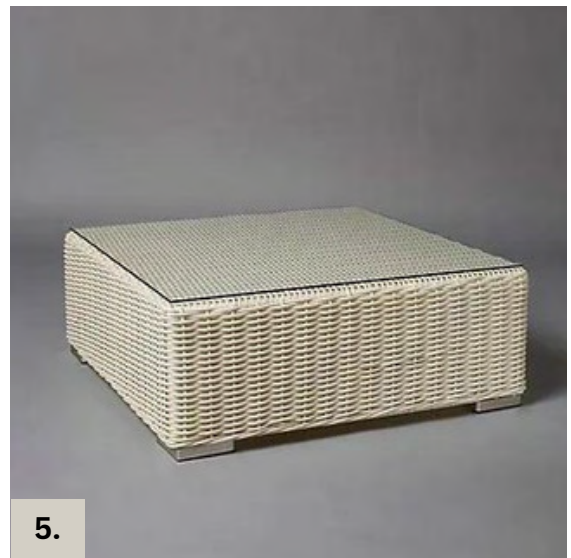

5.

**OFF-WHITE RATTAN TABLE**

With Glass  
83cm x 83cm x 40cm

3.

**OFF-WHITE RATTAN EXTENSION**

Cream Cushion  
87cm x 83cm x 63cm  
Seat Height: 40cm

1.

**OFF-WHITE RATTAN ARMCHAIR**