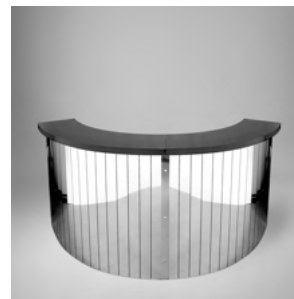

# MIRRORED CIRCULAR BARS

1.

1.

2.

1. **GOLD CIRCULAR MIRRORED BAR**

Black | White Trim  
400cm x 129cm

2. **SILVER CIRCULAR MIRRORED BAR**

Black | White Trim  
400cm x 129cm

2.

**GOLD SEMI-CIRCULAR MIRRORED BAR**  
Black Trim

**GOLD SEMI-CIRCULAR MIRRORED BAR**  
White Trim

**SILVER SEMI-CIRCULAR MIRRORED BAR**  
Black Trim

**SILVER SEMI-CIRCULAR MIRRORED BAR**  
White Trim

1.

**GOLD MIRRORED BAR**

Black Trim  
200cm x 115cm x 60cm

2.

**GOLD MIRRORED BAR**

White Trim  
200cm x 115cm x 60cm

3.

**SILVER MIRRORED BAR**

Black Trim  
200cm x 115cm x 60cm