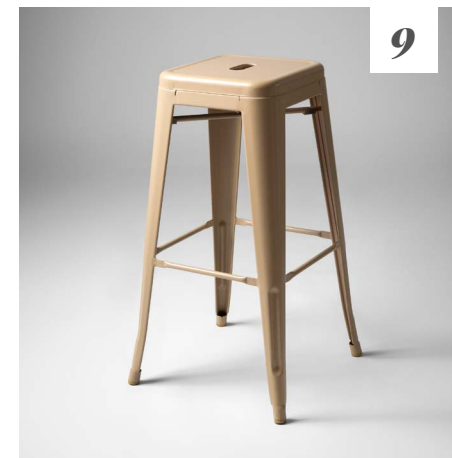

TOLIX

1. Gold tol原因 poseur
2. Gold tol原因 stool
3. Gold tol原因 chair
4. Grey tol原因 poseur
5. Grey tol原因 stool
6. Grey tol原因 chair
7. Grey tol原因 bistro table
8. Taupe tol原因 poseur
9. Taupe tol原因 stool
10. Taupe tol原因 chair
11. White tol原因 stool
12. White tol原因 chair
13. White tol原因 bistro table