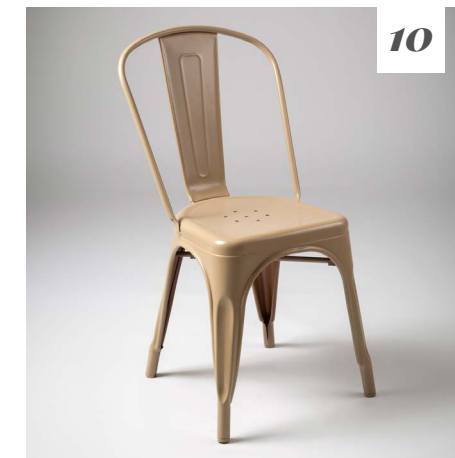

TOLIX

1. Gold tol原因 poseur
2. Gold tol原因 stool
3. Gold tol原因 chair
4. Grey tol原因 poseur
5. Grey tol原因 stool
6. Grey tol原因 chair
7. Grey tol原因 bistro table
8. Taupe tol原因 poseur
9. Taupe tol原因 stool
10. Taupe tol原因 chair
11. White tol原因 stool
12. White tol原因 chair
13. White tol原因 bistro table