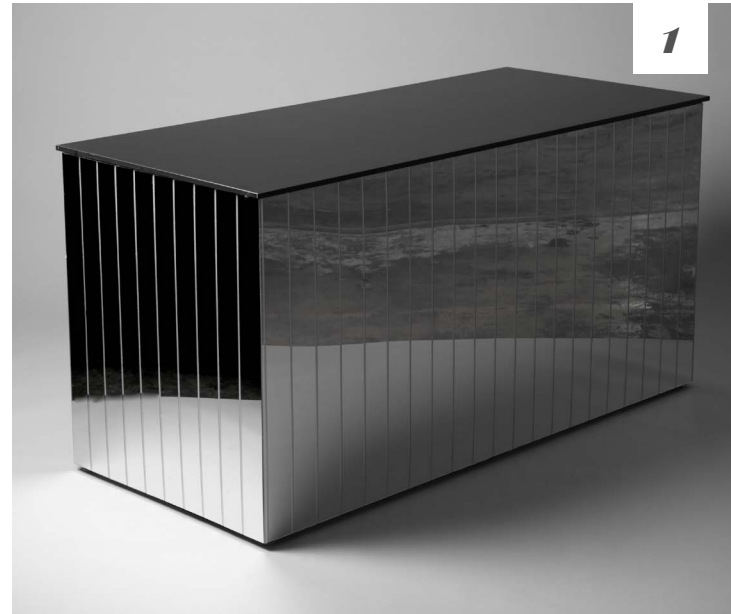

SERVING STATIONS

1. Mirrored serving station
2. Gold mirrored serving station
3. Bespoke serving station
4. Rustic serving station
5. White tongue and groove serving station