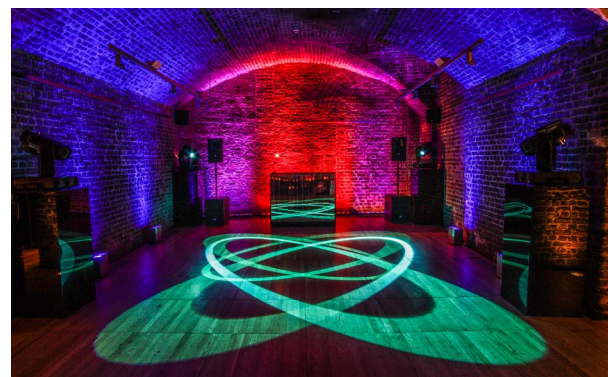

# RUGS

1. Sheepskin rug
2. Beni Ourain Rug

# DISCO BALLS

1. Large disco ball
2. Medium disco ball
3. Small disco ball

Velvet Living offers stunning and stylish hire solutions to suit every event, large or small, private or corporate.

With extensive and exclusive ranges of modular furniture for hire, specially sourced pieces available on request and our expert consultancy, styling and planning services on hand throughout, we're here to help you create your perfect event.