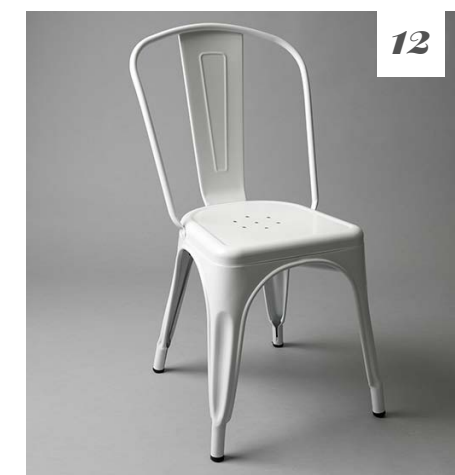

TOLIX

1. Gold tol原因 poseur
2. Gold tol原因 stool
3. Gold tol原因 chair
4. Grey tol原因 poseur
5. Grey tol原因 stool
6. Grey tol原因 chair
7. Grey tol原因 bistro table
8. Taupe tol原因 poseur
9. Taupe tol原因 stool
10. Taupe tol原因 chair
11. White tol原因 stool
12. White tol原因 chair
13. White tol原因 bistro table