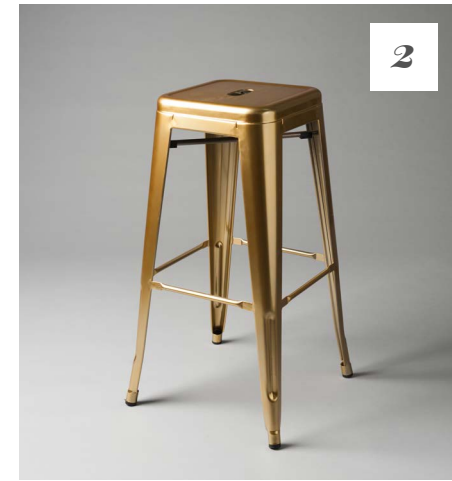

TOLIX

1. Gold tol原因 poseur
2. Gold tol原因 stool
3. Gold tol原因 chair
4. Grey tol原因 poseur
5. Grey tol原因 stool
6. Grey tol原因 chair
7. Grey tol原因 bistro table
8. Taupe tol原因 poseur
9. Taupe tol原因 stool
10. Taupe tol原因 chair
11. White tol原因 stool
12. White tol原因 chair
13. White tol原因 bistro table