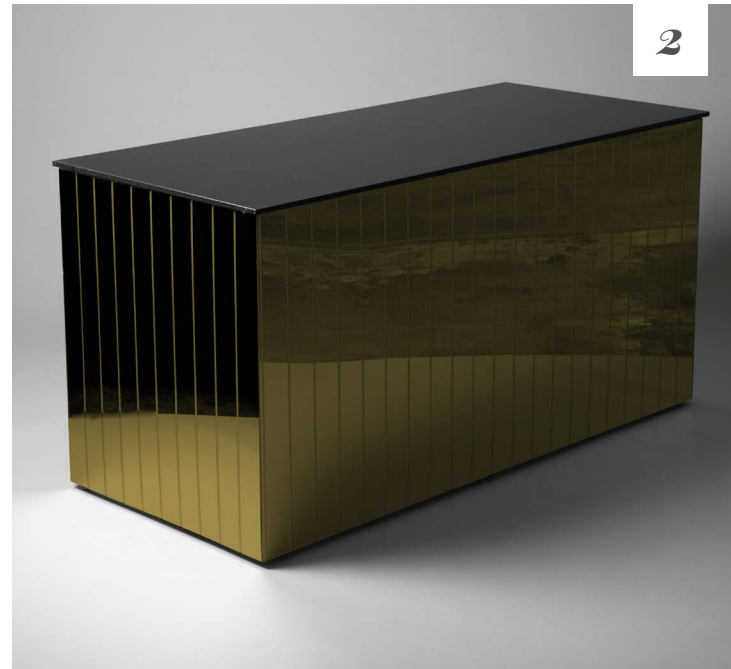

SERVING STATIONS

1. Mirrored serving station
2. Gold mirrored serving station
3. Bespoke serving station
4. Rustic serving station
5. White tongue and groove serving station