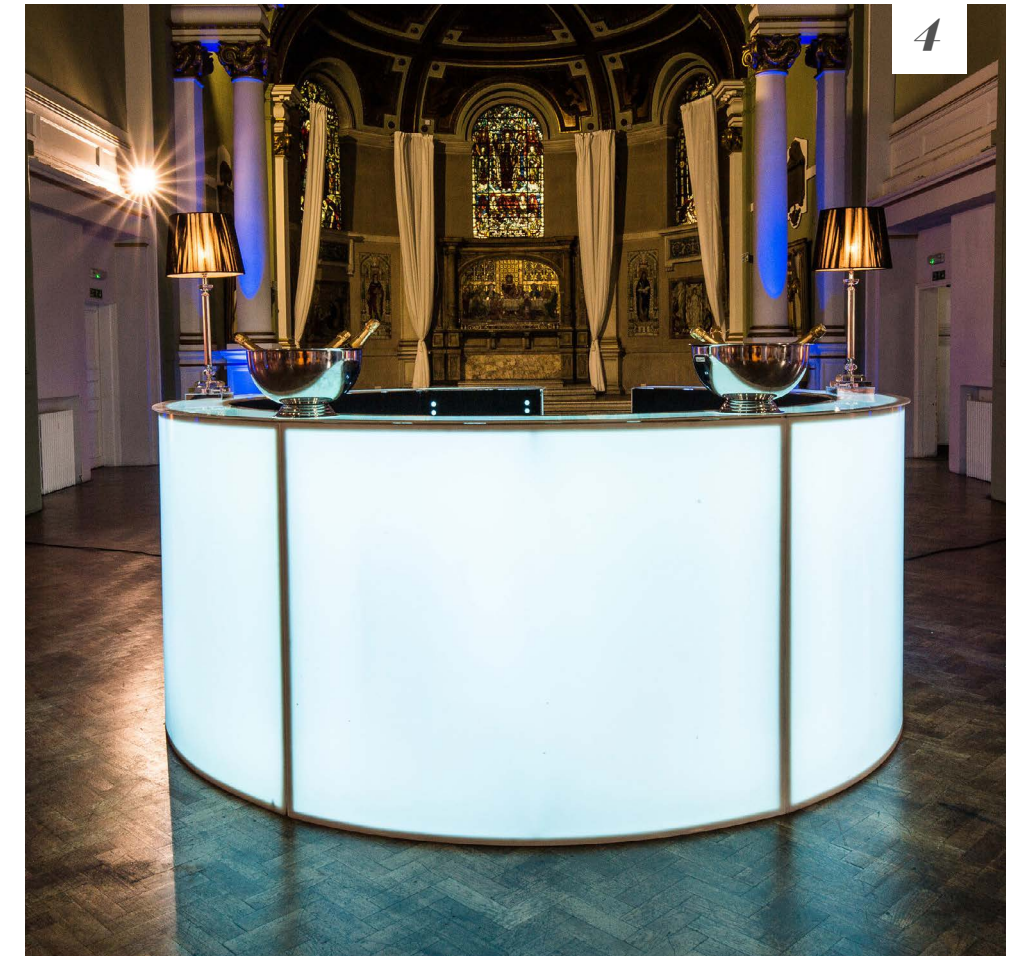

CIRCULAR BARS

1. 4m mirrored circular bar - White top (also available in 3m)
2. Semi circular rustic bar
3. 4m gold mirrored circular bar - Black top (also available in 3m)
4. 3m LED backlit circular bar

All circular bars are available in circular, semi-circular and section formats.