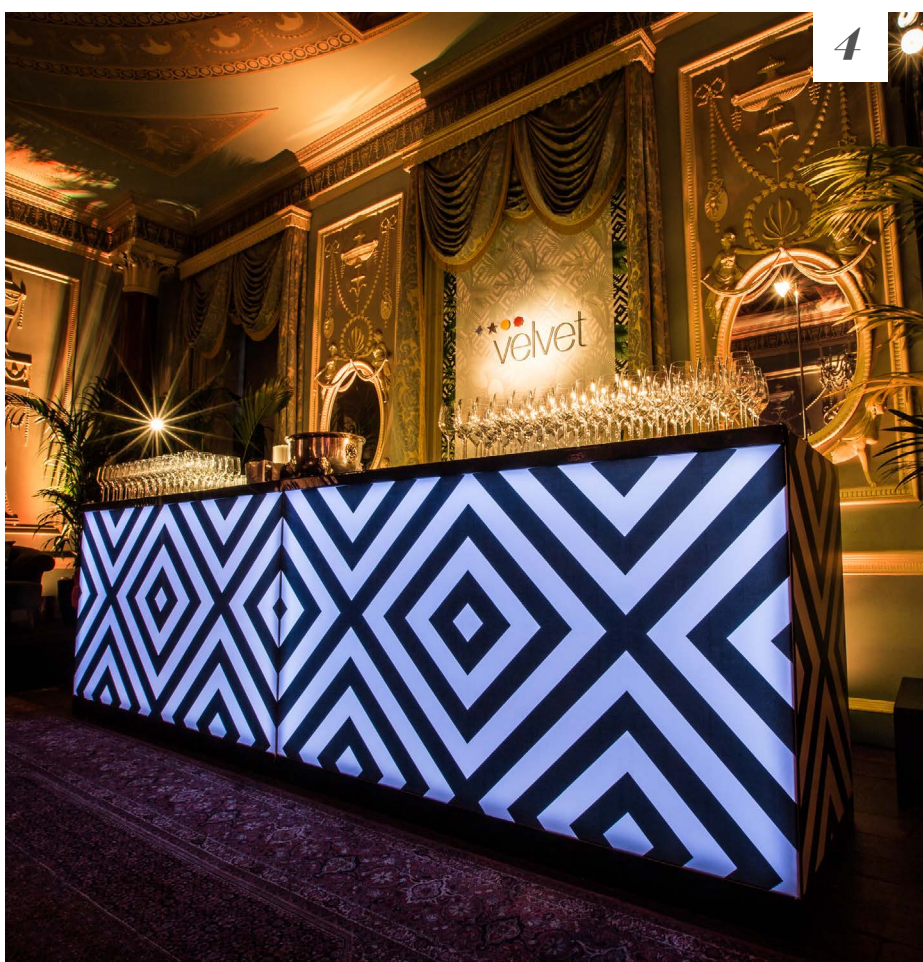

STRAIGHT BARS

1. Aluminium bar
2. LED backlit bar
3. Bespoke LED bar with logo vinyl
4. Bespoke LED bar with graphic pattern vinyl