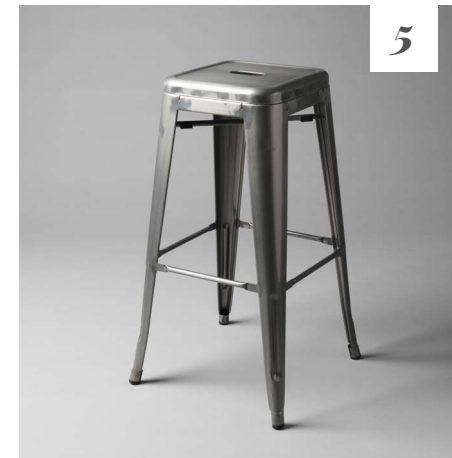

TOLIX

1. Gold tol原因 poseur
2. Gold tol原因 stool
3. Gold tol原因 chair
4. Grey tol原因 poseur
5. Grey tol原因 stool
6. Grey tol原因 chair
7. Grey tol原因 bistro table
8. Taupe tol原因 poseur
9. Taupe tol原因 stool
10. Taupe tol原因 chair
11. White tol原因 stool
12. White tol原因 chair
13. White tol原因 bistro table