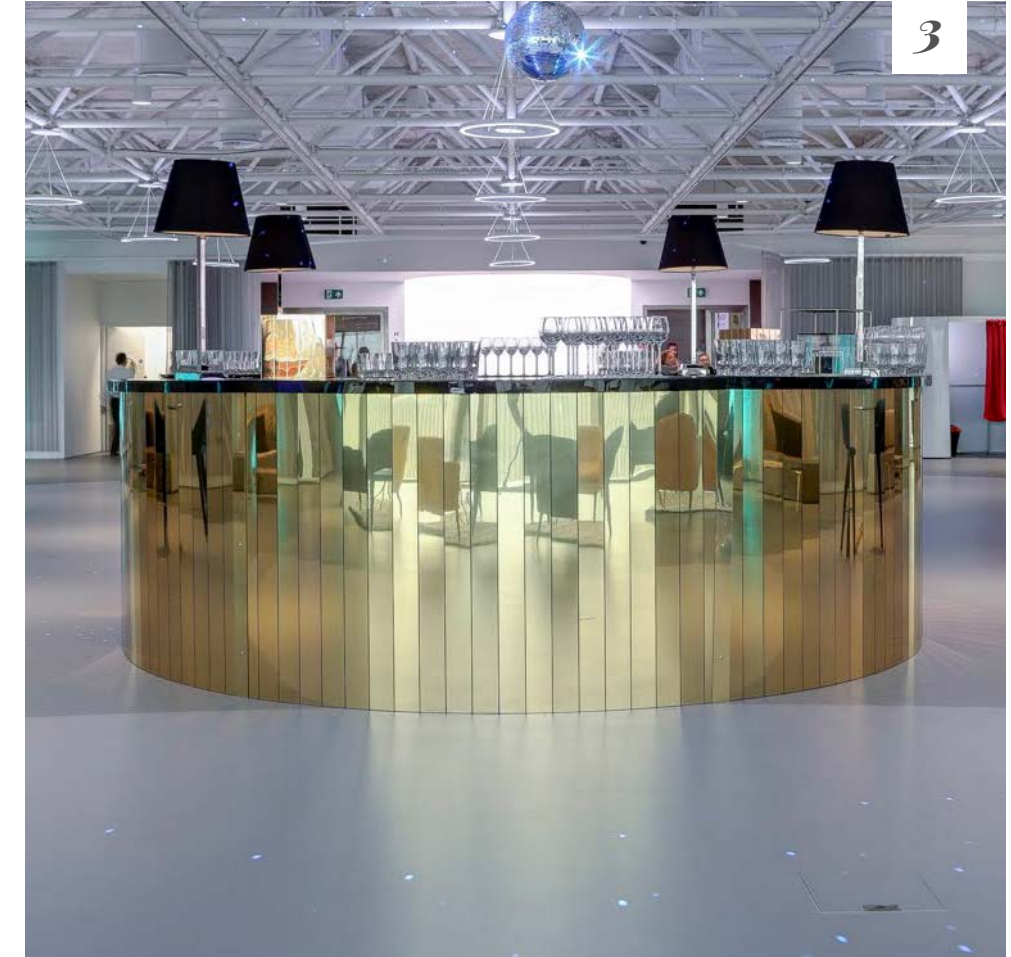

CIRCULAR BARS

1. 4m mirrored circular bar - White top (also available in 3m)
2. Semi circular rustic bar
3. 4m gold mirrored circular bar - Black top (also available in 3m)
4. 3m LED backlit circular bar

All circular bars are available in circular, semi-circular and section formats.