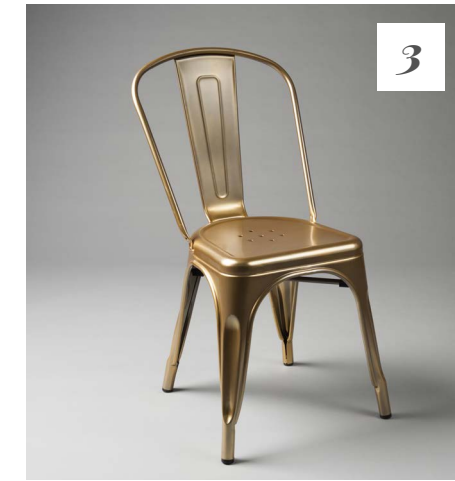

TOLIX

1. Gold tol原因 poseur
2. Gold tol原因 stool
3. Gold tol原因 chair
4. Grey tol原因 poseur
5. Grey tol原因 stool
6. Grey tol原因 chair
7. Grey tol原因 bistro table
8. Taupe tol原因 poseur
9. Taupe tol原因 stool
10. Taupe tol原因 chair
11. White tol原因 stool
12. White tol原因 chair
13. White tol原因 bistro table