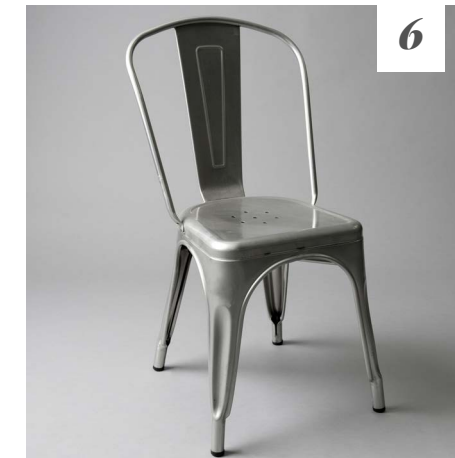

TOLIX

1. Gold tol原因 poseur
2. Gold tol原因 stool
3. Gold tol原因 chair
4. Grey tol原因 poseur
5. Grey tol原因 stool
6. Grey tol原因 chair
7. Grey tol原因 bistro table
8. Taupe tol原因 poseur
9. Taupe tol原因 stool
10. Taupe tol原因 chair
11. White tol原因 stool
12. White tol原因 chair
13. White tol原因 bistro table